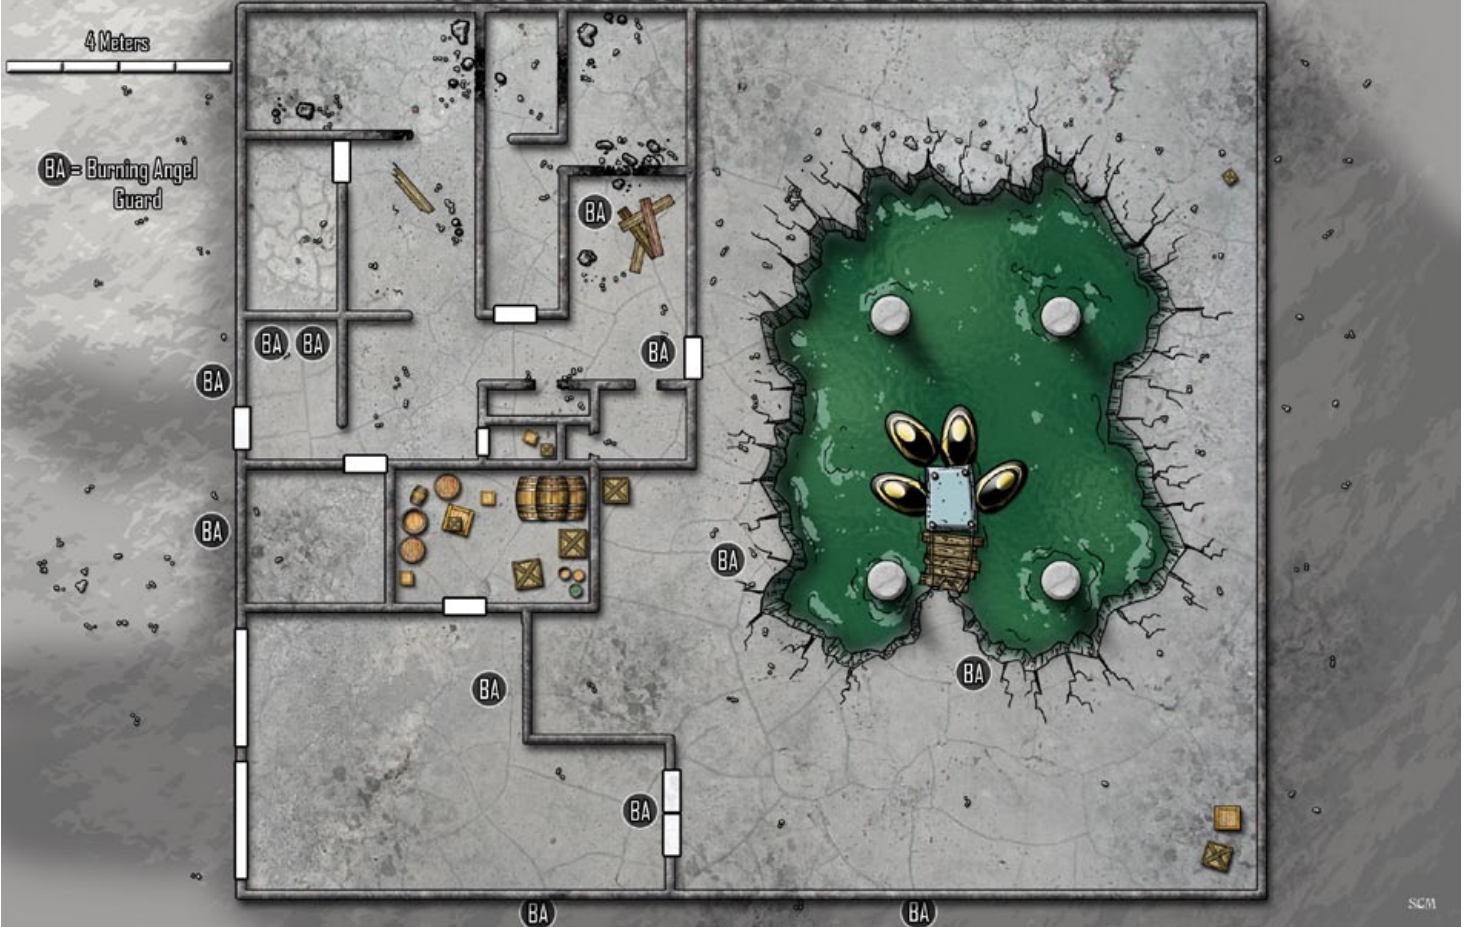

# Chicago Spire

# Deer Creek Park Campground

10 Meters

# Safehouse in San Bernardino

# Deep Lacuna

Runner's Entry Point

Runner's Submersibles

Stalagmites

Physical Barrier Spell

G

Son

G