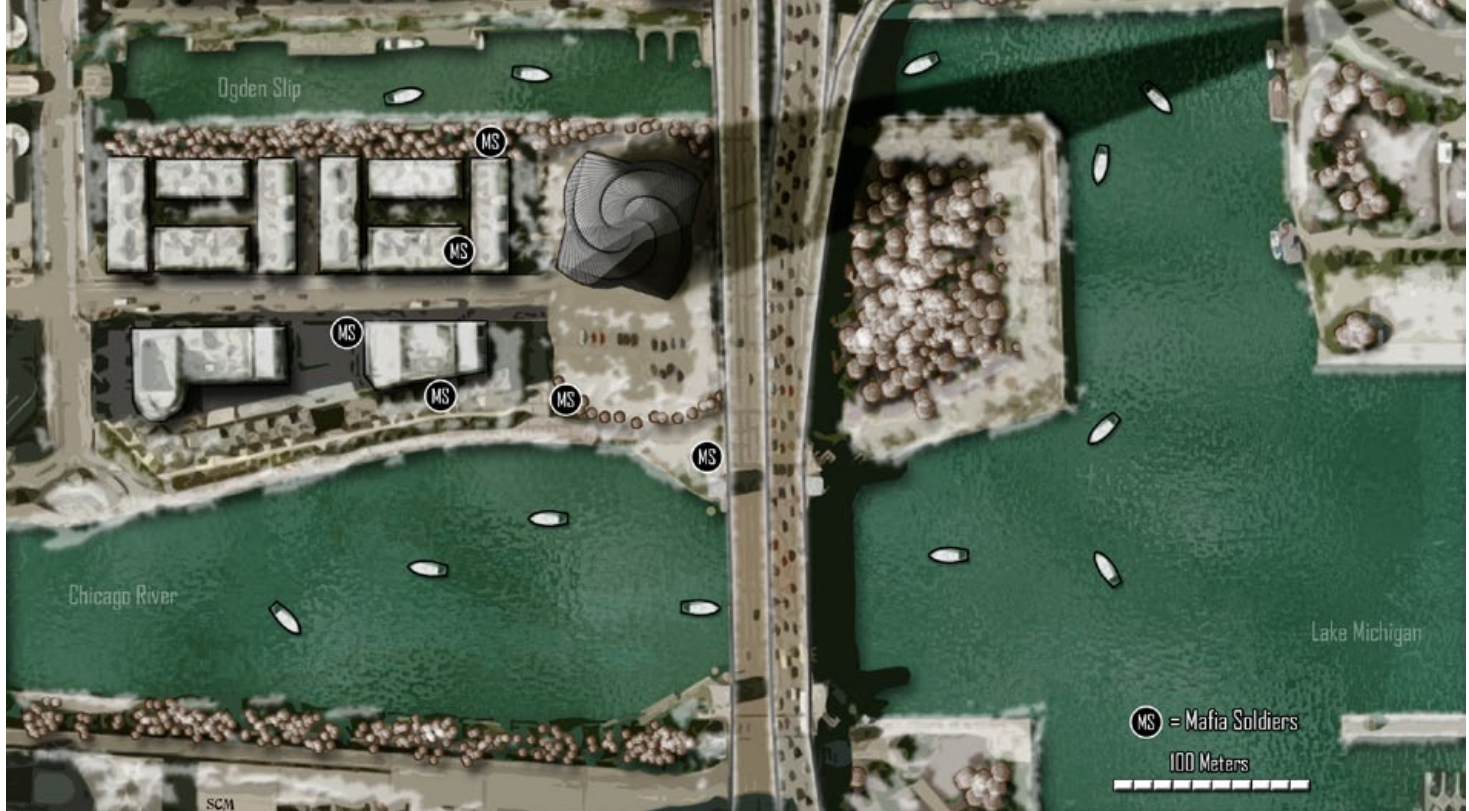

# Chicago Spire

# Deer Creek Park Campground

10 Meters

# Deep Lacuna

Runner's Entry Point

Runner's Submersibles

Stalagmites

Physical Barrier Spell

G

Son

G

G

G

G = Guard

Itz = Itztl

Son = Sonora

10 Meters